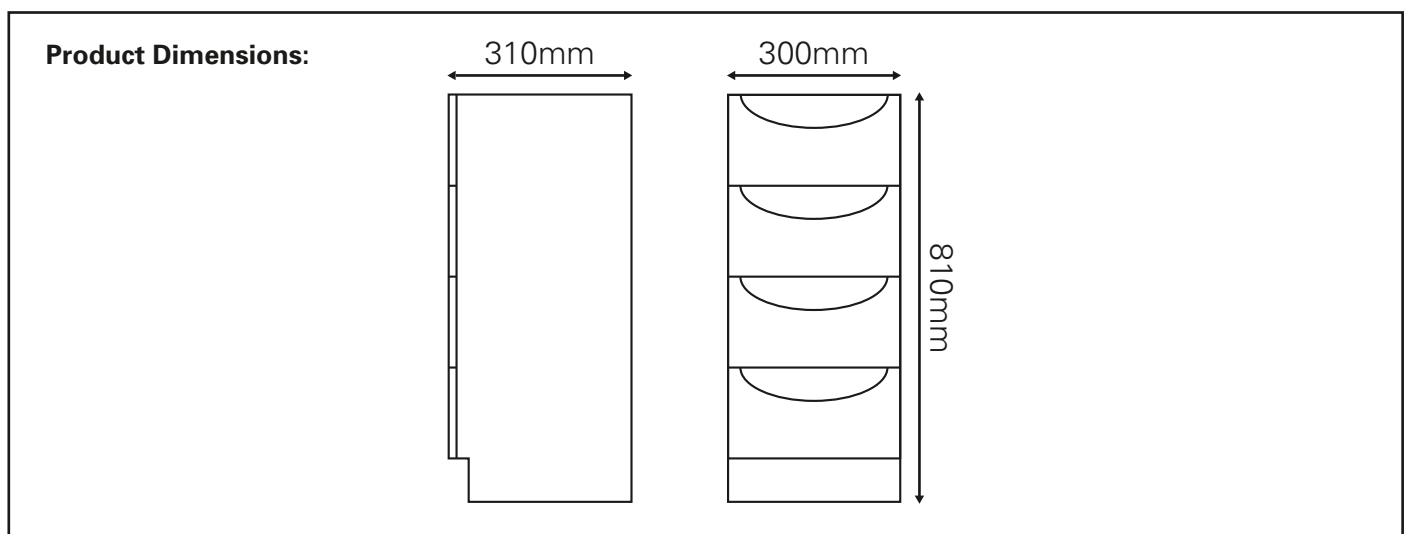

SPF20 : SP Sherwood Modular

White Drawer Unit

300mm

798097 Technical specification sheet

- High gloss painted finish
- 18mm/15mm E1 standard MDF carcass
- Adjustable feet
- 4 Soft close drawers
- Chromed alloy handles
- Includes fixings

Further Information:

Manual Included:	Yes	Handle Style:	Integrated
Material:	MDF	Assembly Required:	Yes
Colour:	White	Internal Shelves:	No
Mounting Type:	Floor Standing		

Product Image:

Pack Dimensions:

Also available in this range include:

SPF5 500mm WC Unit, SPF10 600mm Basin Unit, SPF15 300mm Single Door Storage Unit, SPF25 300mm Tall Door Storage Unit, SPF35 600mm Double Door Wall Unit, SPF40 500mm Double Door Wall Unit, SPF45 300mm Single Door Wall Unit, SPF50 600mm Double Door Mirror Wall Unit, SPF55 500mm Double Door Mirror Wall Unit, SPF60 300mm Single Door Mirror Wall Unit

Part of the Superior Products range: www.sp-bathrooms.co.uk
PO Box 1042, Ipswich, IP1 9XY

22KG
Product Weight

23KG
Packed Weight