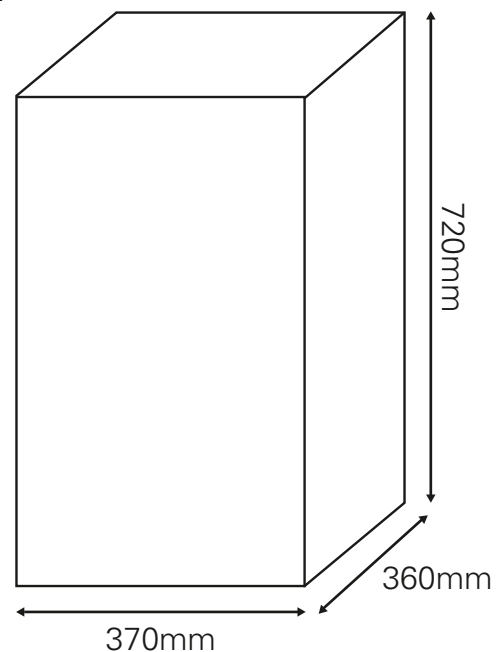

SPF20 : SP Sherwood Modular

White Drawer Unit

300mm

798097 Technical specification sheet

- High gloss painted finish
- 18mm/15mm E1 standard MDF carcass
- Adjustable feet
- 4 Soft close drawers
- Chromed alloy handles
- Includes fixings

Further Information:

Manual Included:	Yes	Handle Style:	Integrated
Material:	MDF	Assembly Required:	Yes
Colour:	White	Internal Shelves:	No
Mounting Type:	Floor Standing		

Product Image:

Pack Dimensions:

Also available in this range include:

SPF5 500mm WC Unit, SPF10 600mm Basin Unit, SPF15 300mm Single Door Storage Unit, SPF25 300mm Tall Door Storage Unit, SPF35 600mm Double Door Wall Unit, SPF40 500mm Double Door Wall Unit, SPF45 300mm Single Door Wall Unit, SPF50 600mm Double Door Mirror Wall Unit, SPF55 500mm Double Door Mirror Wall Unit, SPF60 300mm Single Door Mirror Wall Unit

Part of the Superior Products range: www.sp-bathrooms.co.uk
PO Box 1042, Ipswich, IP1 9XY

22KG
Product Weight

23KG
Packed Weight